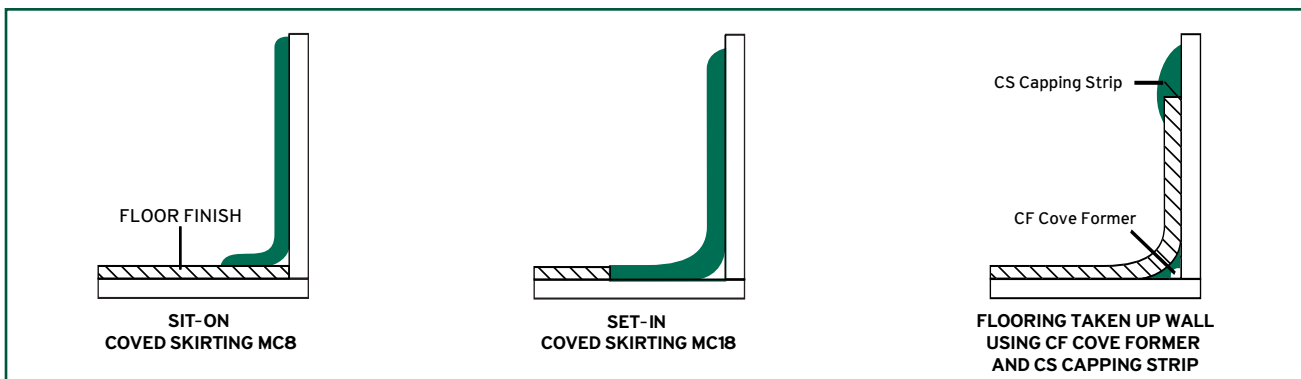

EJECTA SKIRTING FINISHES

Product	Gauge/Size	Unit Length	Standard Pack	Ex-stock Colours
Sit-on Coveing				
MC8	100 x 20mm	2 metres	20 x 2 metres	15 colours
MC14	75 x 20mm	2 metres	20 x 2 metres	15 colours
Set-in Coveing				
MC18	100 x 50mm	2 metres	20 x 2 metres	15 colours
Coiled Skirting				
MC8c sit-on	100 x 20mm	20 metres	20 metre coil*	15 colours
MC18c set-in	100 x 50mm	20 metres	20 metre coil*	15 colours
Cove Former				
CF 20mm	20 x 20mm	2 metres	30 x 2 metres	Black only
CF 38mm	38 x 38mm	2 metres	15 x 2 metres	Black only
Capping Strip				
CS-N	40mm	2 metres	40 x 2 metres	15 colours
CS-NC	40mm	20 metre coil	20 metres coil*	15 colours
CS	20mm	20 metre coil	20 metres coil*	Black only
CT	41mm	2 metres	50 x 2 metres	White only
Corner Cap				
EFA 75	75 x 75mm	2 metres	10 x 2 metres	Black only
Welding Rod	—	100 metre coil	100 metre coil*	Colours to match vinyl sheet flooring

Special colours subject to a minimum order of 500 linear metres.

*Supplied in standard packs only.