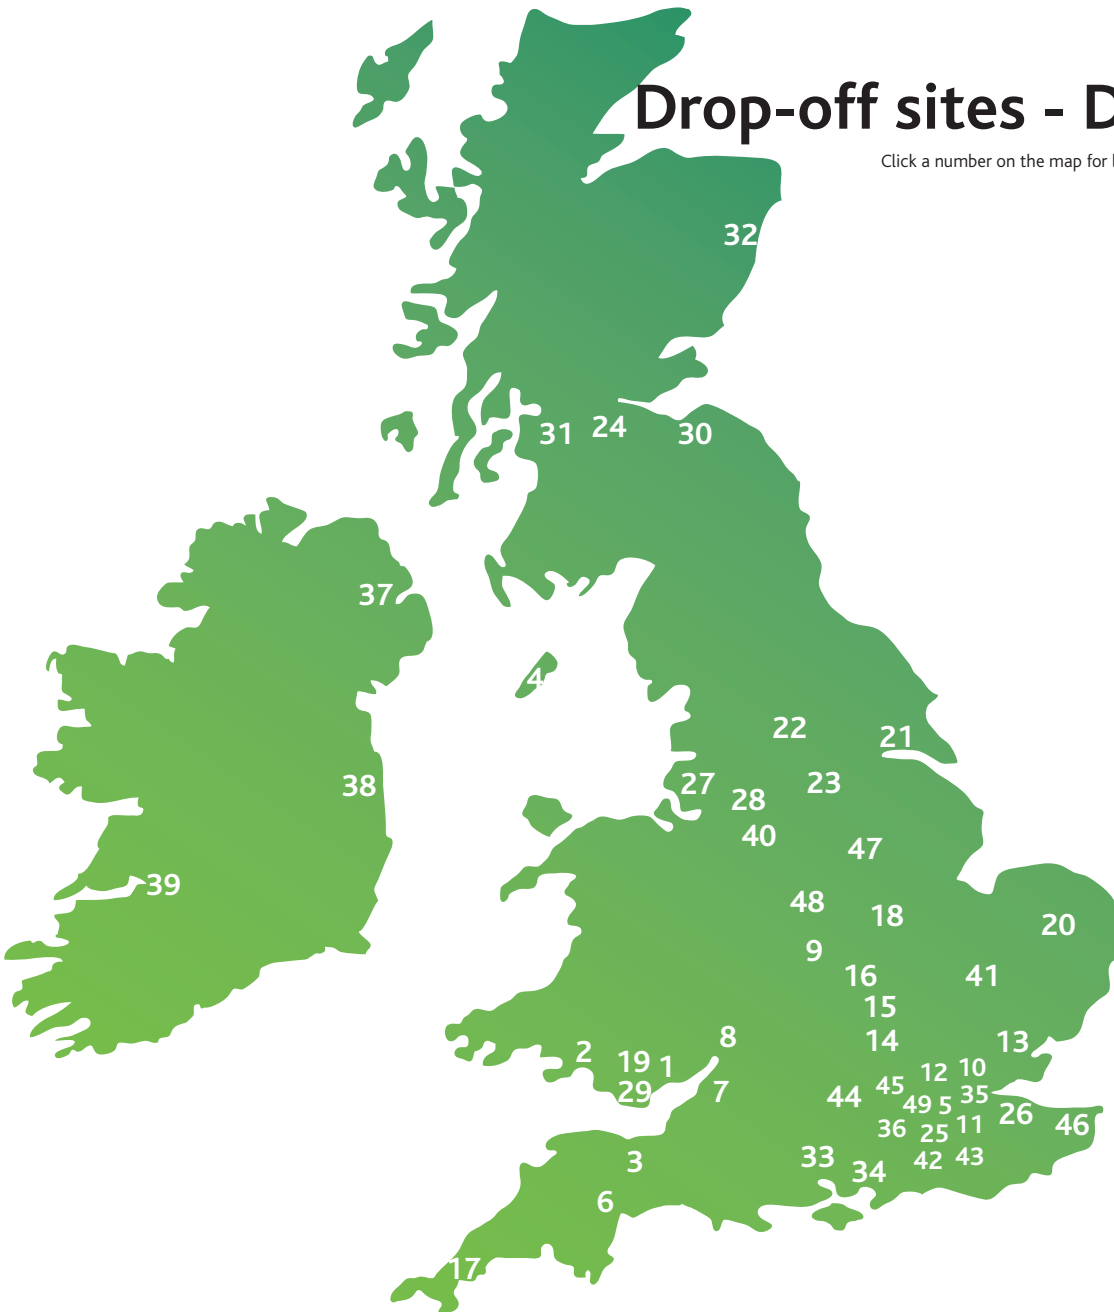

# Drop-off sites - Distributors

Click a number on the map for location

- |  |  |
|--|--|
| 1 3D Flooring Supplies <b>Cardiff/Glamorgan</b>          | 26 Kent Flooring <b>Chatham/Kent</b>                         |
| 2 3D Flooring Supplies <b>Swansea/Glamorgan</b>          | 27 Lee Floorstok <b>Liverpool</b>                            |
| 3 3D Flooring Supplies <b>Taunton/Somerset</b>           | 28 Lee Floorstok <b>Manchester</b>                           |
| 4 Allan C Swales Ltd <b>Isle of Man</b>                  | 29 MCD Wales <b>Bridgend/Glamorgan</b>                       |
| 5 Ashmount Flooring Supplies <b>Tottenham/London</b>     | 30 McMillan Flooring Distributors <b>Edinburgh</b>           |
| 6 Beach Bros <b>Exeter/Devon</b>                         | 31 McMillan Flooring Distributors <b>Govan/Glasgow</b>       |
| 7 BL Flooring Supplies <b>St.Werburghs/Bristol</b>       | 32 McMillan Flooring Distributors <b>Aberdeen</b>            |
| 8 BL Flooring Supplies <b>Brockworth/Gloucestershire</b> | 33 Nutland Carpets <b>Poole</b>                              |
| 9 Capitol Flooring Supplies <b>Coventry/Warwickshire</b> | 34 Nutland Carpets <b>Southampton/Hampshire</b>              |
| 10 Carvall Flooring Supplies <b>Chelmsford/Essex</b>     | 35 PFC Flooring Supplies <b>Harold Hill/Romford</b>          |
| 11 Carvall Flooring Supplies <b>Greenwich</b>            | 36 Planners <b>London</b>                                    |
| 12 Carvall Flooring Supplies <b>Tottenham/London</b>     | 37 Provincial Floorcoverings Ltd <b>Belfast</b>              |
| 13 Croft Supply Company <b>Maldon/Essex</b>              | 38 Provincial Floorcoverings Ltd <b>Dublin</b>               |
| 14 DMS Flooring Supplies <b>Hemel Hempstead/Herts.</b>   | 39 Provincial Floorcoverings Ltd <b>Limerick</b>             |
| 15 DMS Flooring Supplies <b>Milton Keynes</b>            | 40 R.G.N Flooring Supplies Ltd <b>Stockport</b>              |
| 16 DMS Flooring Supplies <b>Northampton</b>              | 41 STS Flooring <b>Bar Hill/Cambridge</b>                    |
| 17 Fitwell Flooring <b>Redruth/Cornwall</b>              | 42 STS Flooring <b>Croydon</b>                               |
| 18 Floormart <b>Leicester/Leicestershire</b>             | 43 STS Flooring <b>Orpington/Kent</b>                        |
| 19 Flooring Accessories <b>Tremofra/Cardiff</b>          | 44 STS Flooring <b>Thame/Oxon.</b>                           |
| 20 Flooring Supplies Anglia <b>Norwich</b>               | 45 STS Flooring <b>Watford</b>                               |
| 21 FM Birch <b>Hull/East Yorkshire</b>                   | 46 SW Flooring <b>Ramsgate/Kent</b>                          |
| 22 FM Birch <b>Leeds/Yorkshire</b>                       | 47 T&R Floor Covering Distributors Ltd <b>Beeston/Notts.</b> |
| 23 FM Birch <b>Sheffield/South Yorkshire</b>             | 48 Tredmark Ltd <b>Tamworth/Staffordshire</b>                |
| 24 Headlam Scotland <b>North Lanarkshire</b>             | 49 Volante <b>Tooting/London</b>                             |
| 25 J. De Bruyn <b>Leyton/London</b>                      |  |